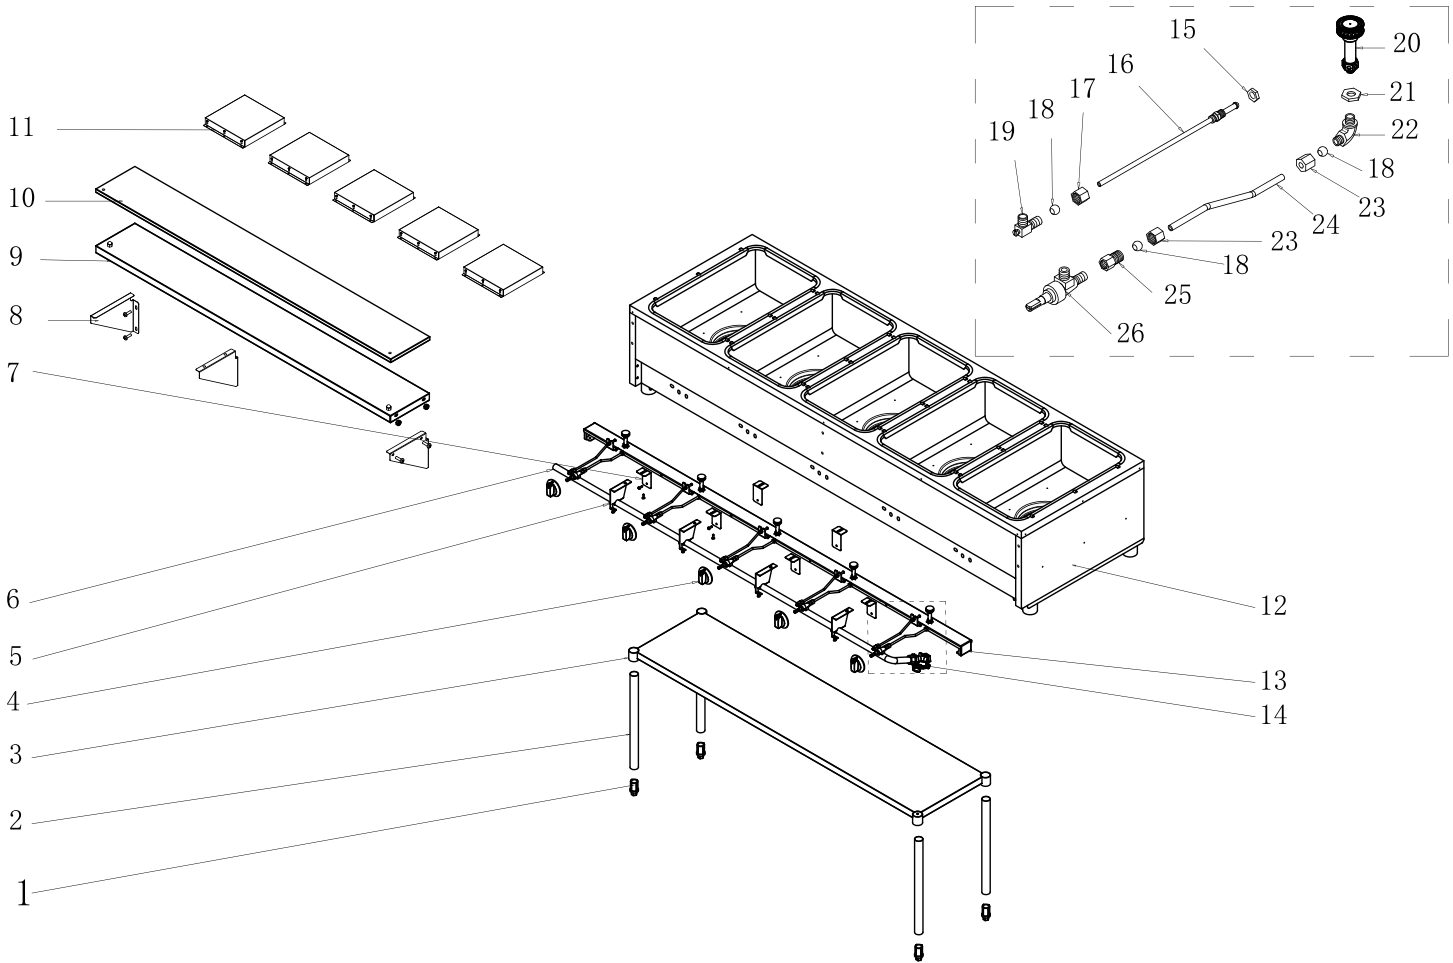

Parts Breakdown

Model FW-CN-0005-LP 47365

Parts Breakdown

Model FW-CN-0005-LP 47365

Item No.	Description	Position	Item No.	Description	Position	Item No.	Description	Position
AI675	Feet for 47365	1	AI722	Poly Cutting Board for 47365	10	AI693	Elbow Pipe for 47365	19
AI676	Leg Pipe for 47365	2	AI723	Cover for 47365	11	AI694	Jet Burner for 47365	20
AI719	Under Shelf for 47365	3	AI724	Body for 47365	12	AI695	Lock Nut for 47365	21
AI678	Knob for 47365	4	AI725	Long Support Frame for 47365	13	AI696	Elbow Pipe for 47365	22
AI679	Support Frame for 47365	5	AO019	Regulator (LP) for 47365	14	AI697	Lock Nut for 47365	23
AI720	Gas Pipe for 47365	6	AI689	Lock Nut for 47365	15	AI727	Burner Gas Pipe for 47365	24
AI681	Support Frame for 47365	7	AI726	Pilot Burner for 47365	16	AO020	Lock Nut (LP) for 47365	25
AI682	Bracket for 47365	8	AI691	Lock Nut for 47365	17	AI700	Gas Valve for 47365	26
AI721	Shelf for Cutting Board for 47365	9	AI692	Circle Hoop for 47365	18			